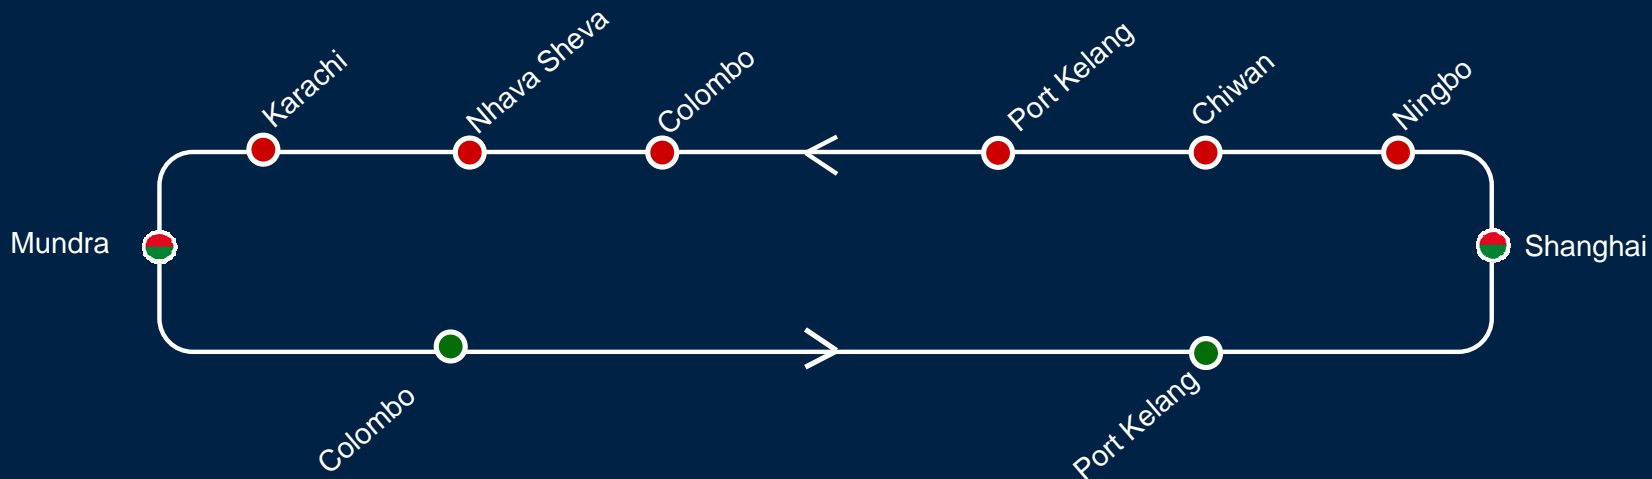

INDUS

Far East – India

INDUS

Transit Time & Port Rotation

WEST BOUND	Port Kelang	Colombo	Nhava Sheva	Karachi	Mundra
Shanghai	8	12	15	17	19
Ningbo	7	11	14	16	18
Chiwan	4	8	11	13	15
Xingang *		15	18	20	22
Qingdao *		14	17	19	21
Port Kelang		3	6	8	10
Colombo			3	5	7

EAST BOUND	Colombo	Port Kelang	Shanghai	Ningbo	Chiwan
Nhava Sheva	8	12	18	19	22
Karachi	6	10	16	17	20
Mundra	4	8	14	15	18
Colombo		4	10	11	14
Port Kelang			6	7	10

* : Via Port Kelang on Super Galex / Indus

REMARKS:

1. Yangtze RIVER POINTS INCLUDE Nanjing/CNNKG, Nantong/CNNTG, Zhangjiagang/ CNZJG, Zhenjiang/CNZHE, Yangzhou/CNYZH, Taizhou/CN011, Jiangyin/CNJIA, Changzhou/ CNCZX, Changshu/CNCGU , Taicang/CNTAG., Yichang/CNYIC, Lianyungang/CNLYG, Wuhan/CNWUH