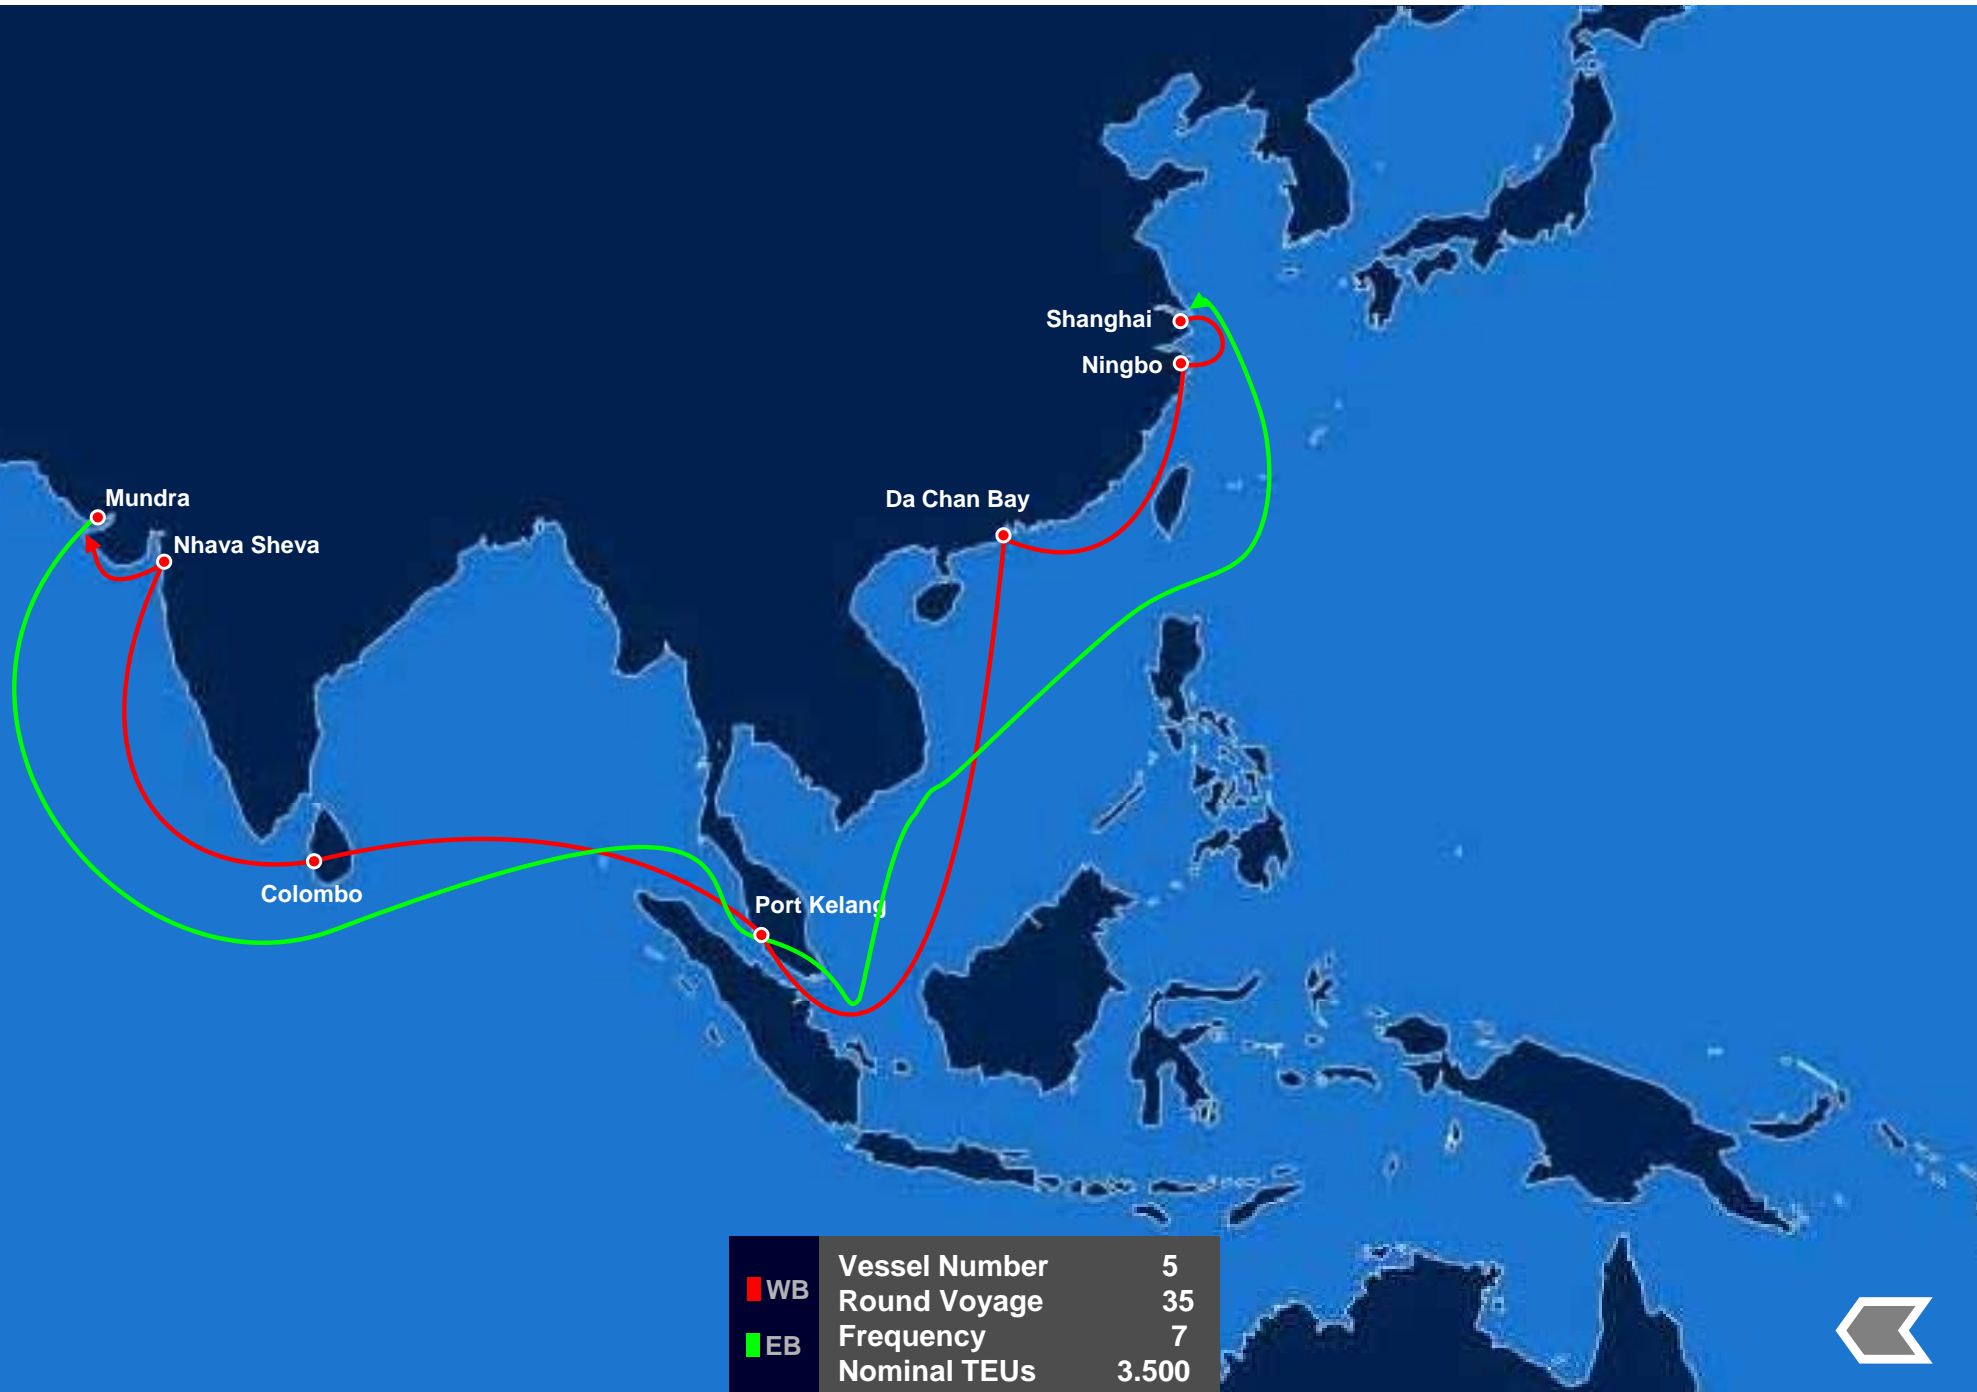

INDUS

Far East – India

INDUS

Transit Time & Port Rotation

WEST BOUND	Port Kelang	Colombo	Nhava Sheva	Mundra
Shanghai	8	12	15	16
Ningbo	7	11	14	15
Chiwan	4	8	11	12
Xingang *		15	18	19
Qingdao *		14	17	18
Port Kelang		3	6	7
Colombo			3	4

REMARKS:

1. Yangtze RIVER POINTS INCLUDE Nanjing/CNNKG, Nantong/CNNTG, Zhangjiagang/ CNZJG, Zhenjiang/CNZHE, Yangzhou/CNYZH, Taizhou/CN011, Jiangyin/CNJIA, Changzhou/ CNCZX, Changshu/CNCGU , Taicang/CNTAG., Yichang/CNYIC, Lianyungang/CNLYG, Wuhan/CNWUH