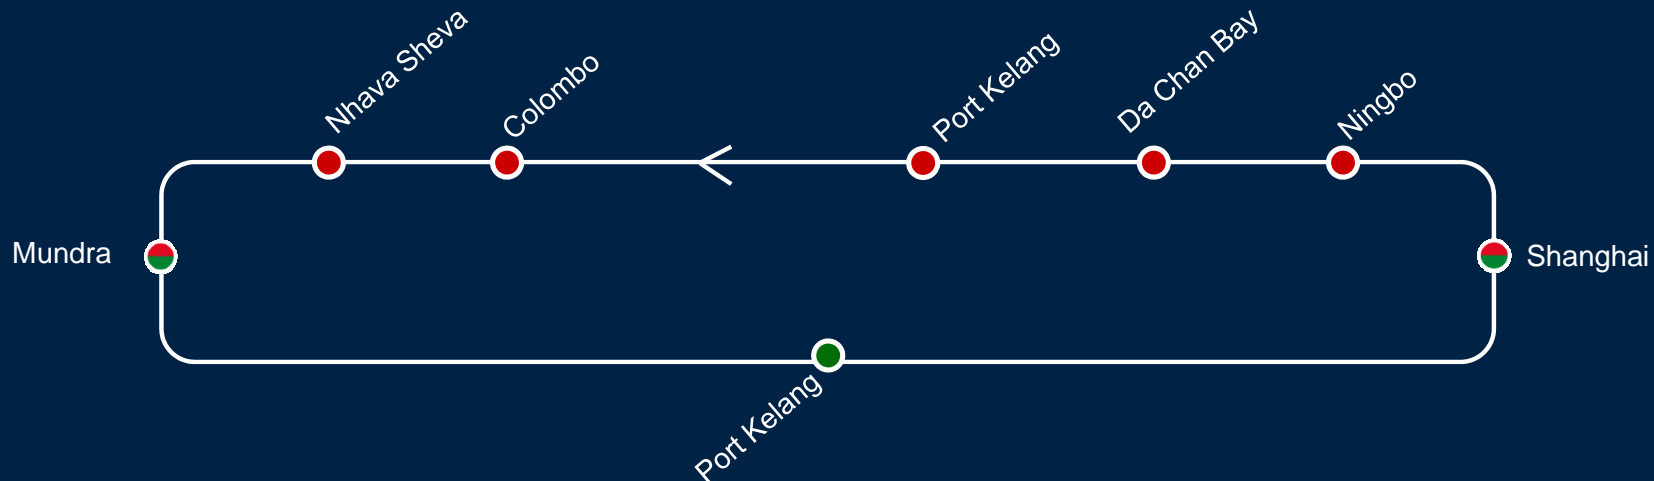

INDUS

Far East – India

INDUS

Transit Time & Port Rotation

WEST BOUND	Port Kelang	Colombo	Nhava Sheva	Mundra
Shanghai	8	12	15	16
Ningbo	7	11	14	15
Chiwan	4	8	11	12
Xingang *		15	18	19
Qingdao *		14	17	18
Port Kelang		3	6	7
Colombo			3	4

EAST BOUND	Port Kelang	Shanghai	Ningbo	Chiwan
Nhava Sheva	10	18	19	22
Mundra	8	14	15	18
Port Kelang		6	7	10

* : Via Port Kelang on Super Galex / Indus

WB		EB	
Port	Terminal	Port	Terminal
Shanghai	Wai Gao Qiao #2 Terminal	Nhava Sheva	JNPT
Ningbo	Beilun Container Terminal	Karachi	Qasim International Container
Chiwan	Mawan Container Terminal	Mundra	Mundra Intl Container Terminal
Port Kelang	West Port Malaysia	Colombo	JCT - Jaya Container Terminal
Colombo	JCT - Jaya Container Terminal	Port Kelang	Westport Malaysia
Nhava Sheva	JNPT	Shanghai	Wai Gao Qiao #2 Terminal
Mundra	Mundra Intl Container Terminal		

REMARKS:

1. Yangtze RIVER POINTS INCLUDE Nanjing/CNNKG, Nantong/CNNTG, Zhangjiagang/ CNZJG, Zhenjiang/CNZHE, Yangzhou/CNYZH, Taizhou/CN011, Jiangyin/CNJIA, Changzhou/ CNCZX, Changshu/CNCGU , Taicang/CNTAG., Yichang/CNYIC, Lianyungang/CNLYG, Wuhan/CNWUH

2. PEARL RIVER DELTA POINTS INCLUDE Beijiao/CNYQS, Foshan/CNFOS, Gaosha/CN006, Huangpu/CNHUA, Jiangmen/CNJMN, Lanshi/CNLSI, Lianhuashan/CNLIH, Nanhai/CNNAH, Nansha/CNNSA, Rongqi/CNROQ, Sanshan/CNSSH, Sanshui/CNSJQ, Shantou/CNSWA, Shatian/CN, Zhongshan/CNZSN, Huadu/CNHUO, Zhanjiang/CNZHA, Xiaolan/CNXIL, Zhuhai / CNZUH