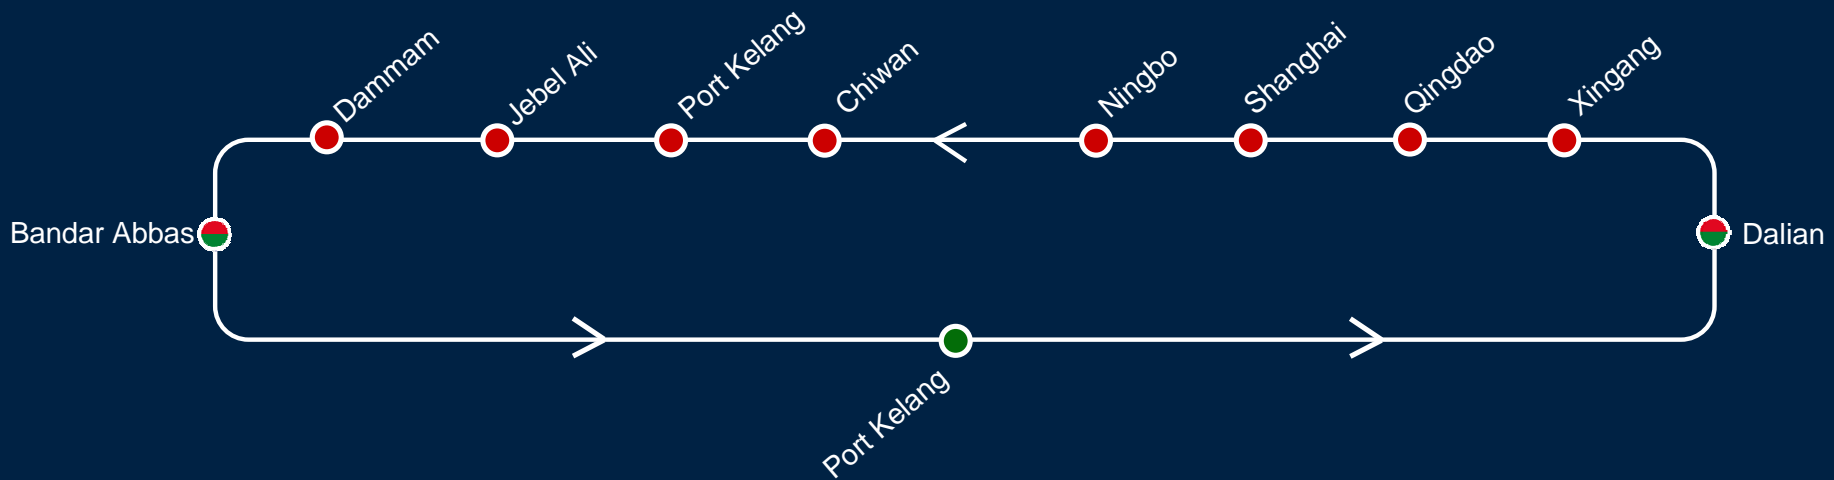

SGLX

Transit Time & Port Rotation

WEST BOUND	Port Kelang	Jebel Ali	Dammam	Bandar Abbas
Dalian	14	24	26	29
Xingang	13	23	25	28
Qingdao	11	21	23	26
Shanghai	9	19	21	24
Ningbo	8	18	20	23
Chiwan	5	15	17	20
Port Kelang		10	12	15

EAST BOUND	Port Kelang	Dalian	Xingang	Qingdao	Shanghai	Ningbo	Chiwan
Jebel Ali	14	24	25	27	29	30	33
Dammam	12	22	23	25	27	28	31
Bandar Abbas	9	19	20	22	24	25	28

WB		EB	
Port	Terminal	Port	Terminal
Shanghai	Wai Gao Qiao #2 Terminal	Bandar Abbas	Bandar Sharid Rajaie Terminal
Dalian	Dalian Container Terminal	Port Kelang	Westport Malaysia
Xingang	Tianjin Port Euroasia International Container Terminal Co.,Ltd	Shanghai	Wai Gao Qiao #2 Terminal
Qingdao	Qingdao Qianwan Contr Tml		
Ningbo	Beilun Contr Tml		
Chiwan	Chiwan Container Terminal		
Port Kelang	Westport Malaysia		
Jebel Ali	DPA Jebel Ali		
Dammam	Port of Damman		
Bandar Abbas	Bandar Sharid Rajaie Terminal		

REMARKS:

1. Yangtze RIVER POINTS INCLUDE Nanjing/CNNKG, Nantong/CNNTG, Zhangjiagang/ CNZJG, Zhenjiang/CNZHE, Yangzhou/CNYZH, Taizhou/CN011, Jiangyin/CNJIA, Changzhou/ CNCZX, Changshu/CNCGU , Taicang/CNTAG., Yichang/CNYIC, Lianyungang/CNLYG, Wuhan/CNWUH

2. PEARL RIVER DELTA POINTS INCLUDE Beijiao/CNYQS, Foshan/CNFOS, Gaosha/CN006, Huangpu/CNHUA, Jiangmen/CNJMN, Lanshi/CN016, Lianhuashan/CNLIH, Nanhai/CNNAH, Nansha/CNNSA, Rongqi/CNROQ, Sanshan/CNSSH, Sanshui/CNSJQ, Shantou/CNSWA, Shatian/CN, Zhongsh