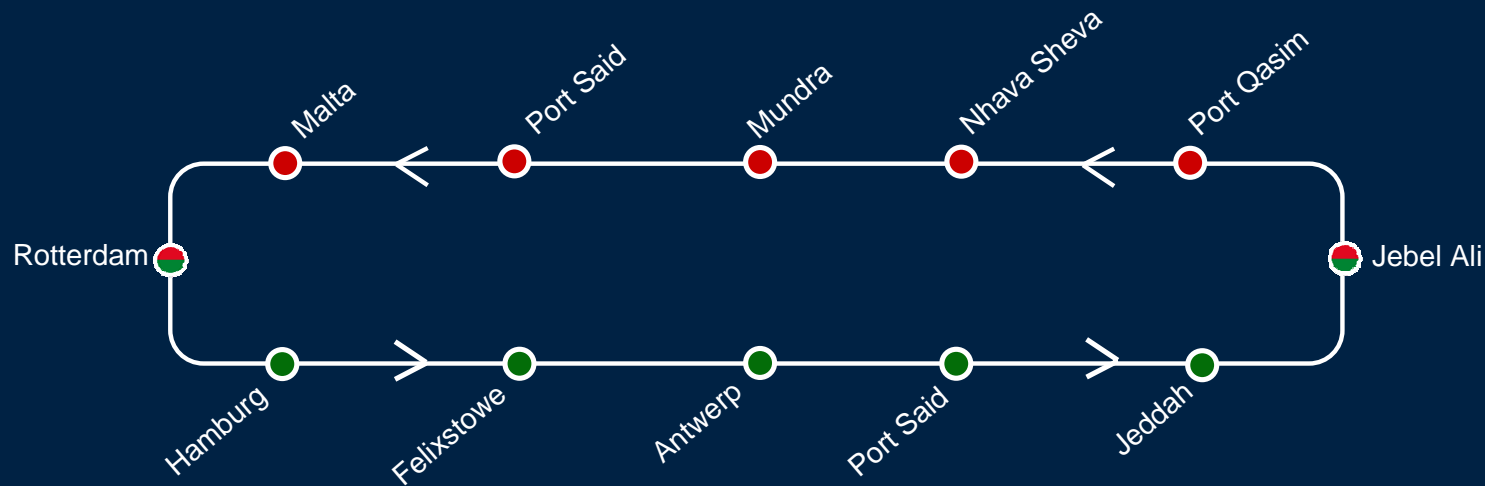

## India Middle East Europe Express

WEST BOUND	Port Qasim	Nhava Sheva	Mundra	Port Said	Malta	Rotterdam	Hamburg	Felixstowe	Antwerp
Jebel Ali	2	5	7	15	18	24	26	28	30
Port Qasim	0	2	4	12	15	21	23	25	27
Nhava Sheva	0	0	1	9	12	18	20	22	24
Mundra	0	0	0	7	10	16	18	20	22
Port Said	0	0	0	0	2	8	10	12	14
Malta	0	0	0	0	0	6	8	10	12

EAST BOUND	Port Said	Jeddah	Jebel Ali	Port Qasim	Nhava Sheva	Mundra
Rotterdam	13	16	22	24	26	27
Hamburg	12	15	21	23	25	26
Felixstowe	9	12	18	20	22	23
Antwerp	8	11	17	19	21	22
Port Said	0	2	8	10	12	13
Jeddah	0	0	5	7	9	10

WB		EB	
Port	Terminal	Port	Terminal
Jebel Ali	DPA Jebel Ali	Rotterdam	ECT Delta
Port Qasim	QICT Port Qasim	Hamburg	Terminal: HHLA, Burchardkai
Mundra	Port of Mundra	Felixstowe	Terminal: Trinity
Nhava Sheva	NSICT - Nhava Sheva I Cont Tml	Antwerp	ECT HOME
Port Said	Port Said West	Port Said	Port Said West
Malta	Free Port terminal	Jeddha	DP World Jeddha
		Jebel Ali	DPA Jebel Ali