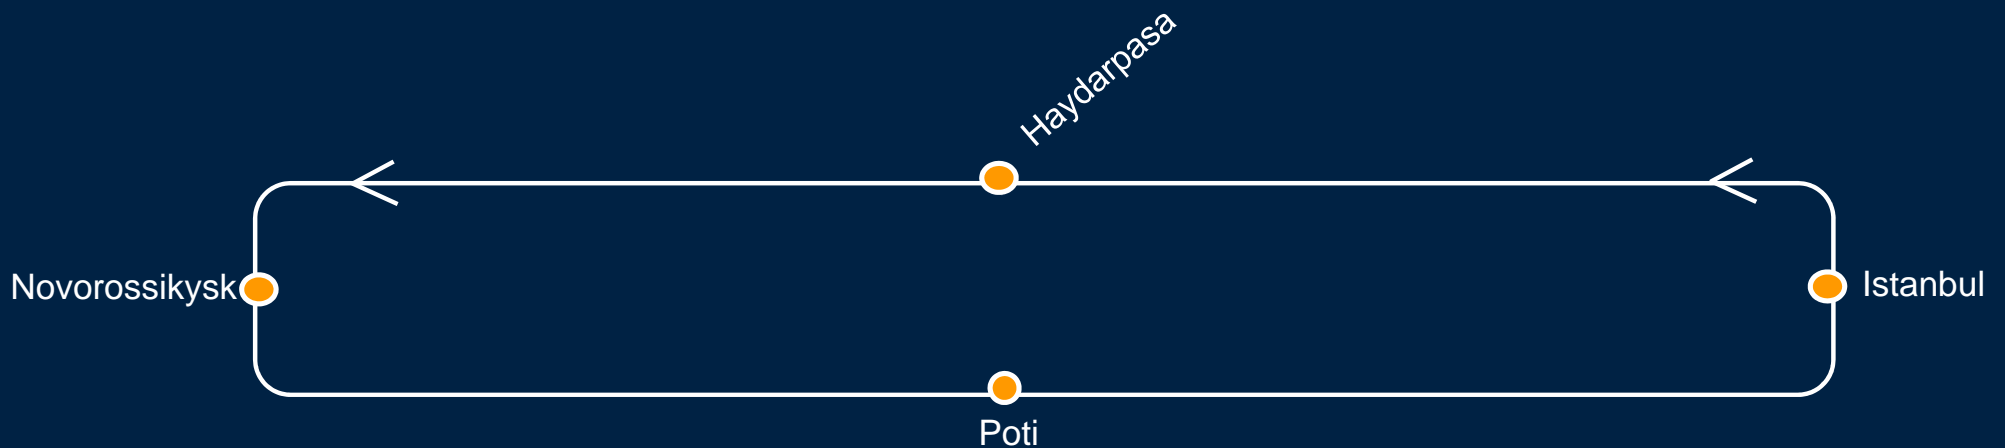

BLACK SEA LINK

Black Sea Feeder

BLACK SEA LINK

Transit Time & Port Rotation

BSL - Via Istanbul

Istanbul

Haydarpasa

Novorossiysk

Poti

Haydarpasa	Novorossiysk	Poti	Istanbul
1	2	4	6
	2	4	6
		1	3
			2

BLACK SEA LINK

Terminals

WB		EB	
Port	Terminal	Port	Terminal
Istanbul	Mardas Port (European Side)	Istanbul	Mardas Port (European Side)
Haydarpara	TCDD Haydarpara (Asian Side)		
Novorossiysk	JSC NUTEP		
Poti	Poti Sea Port Copr		