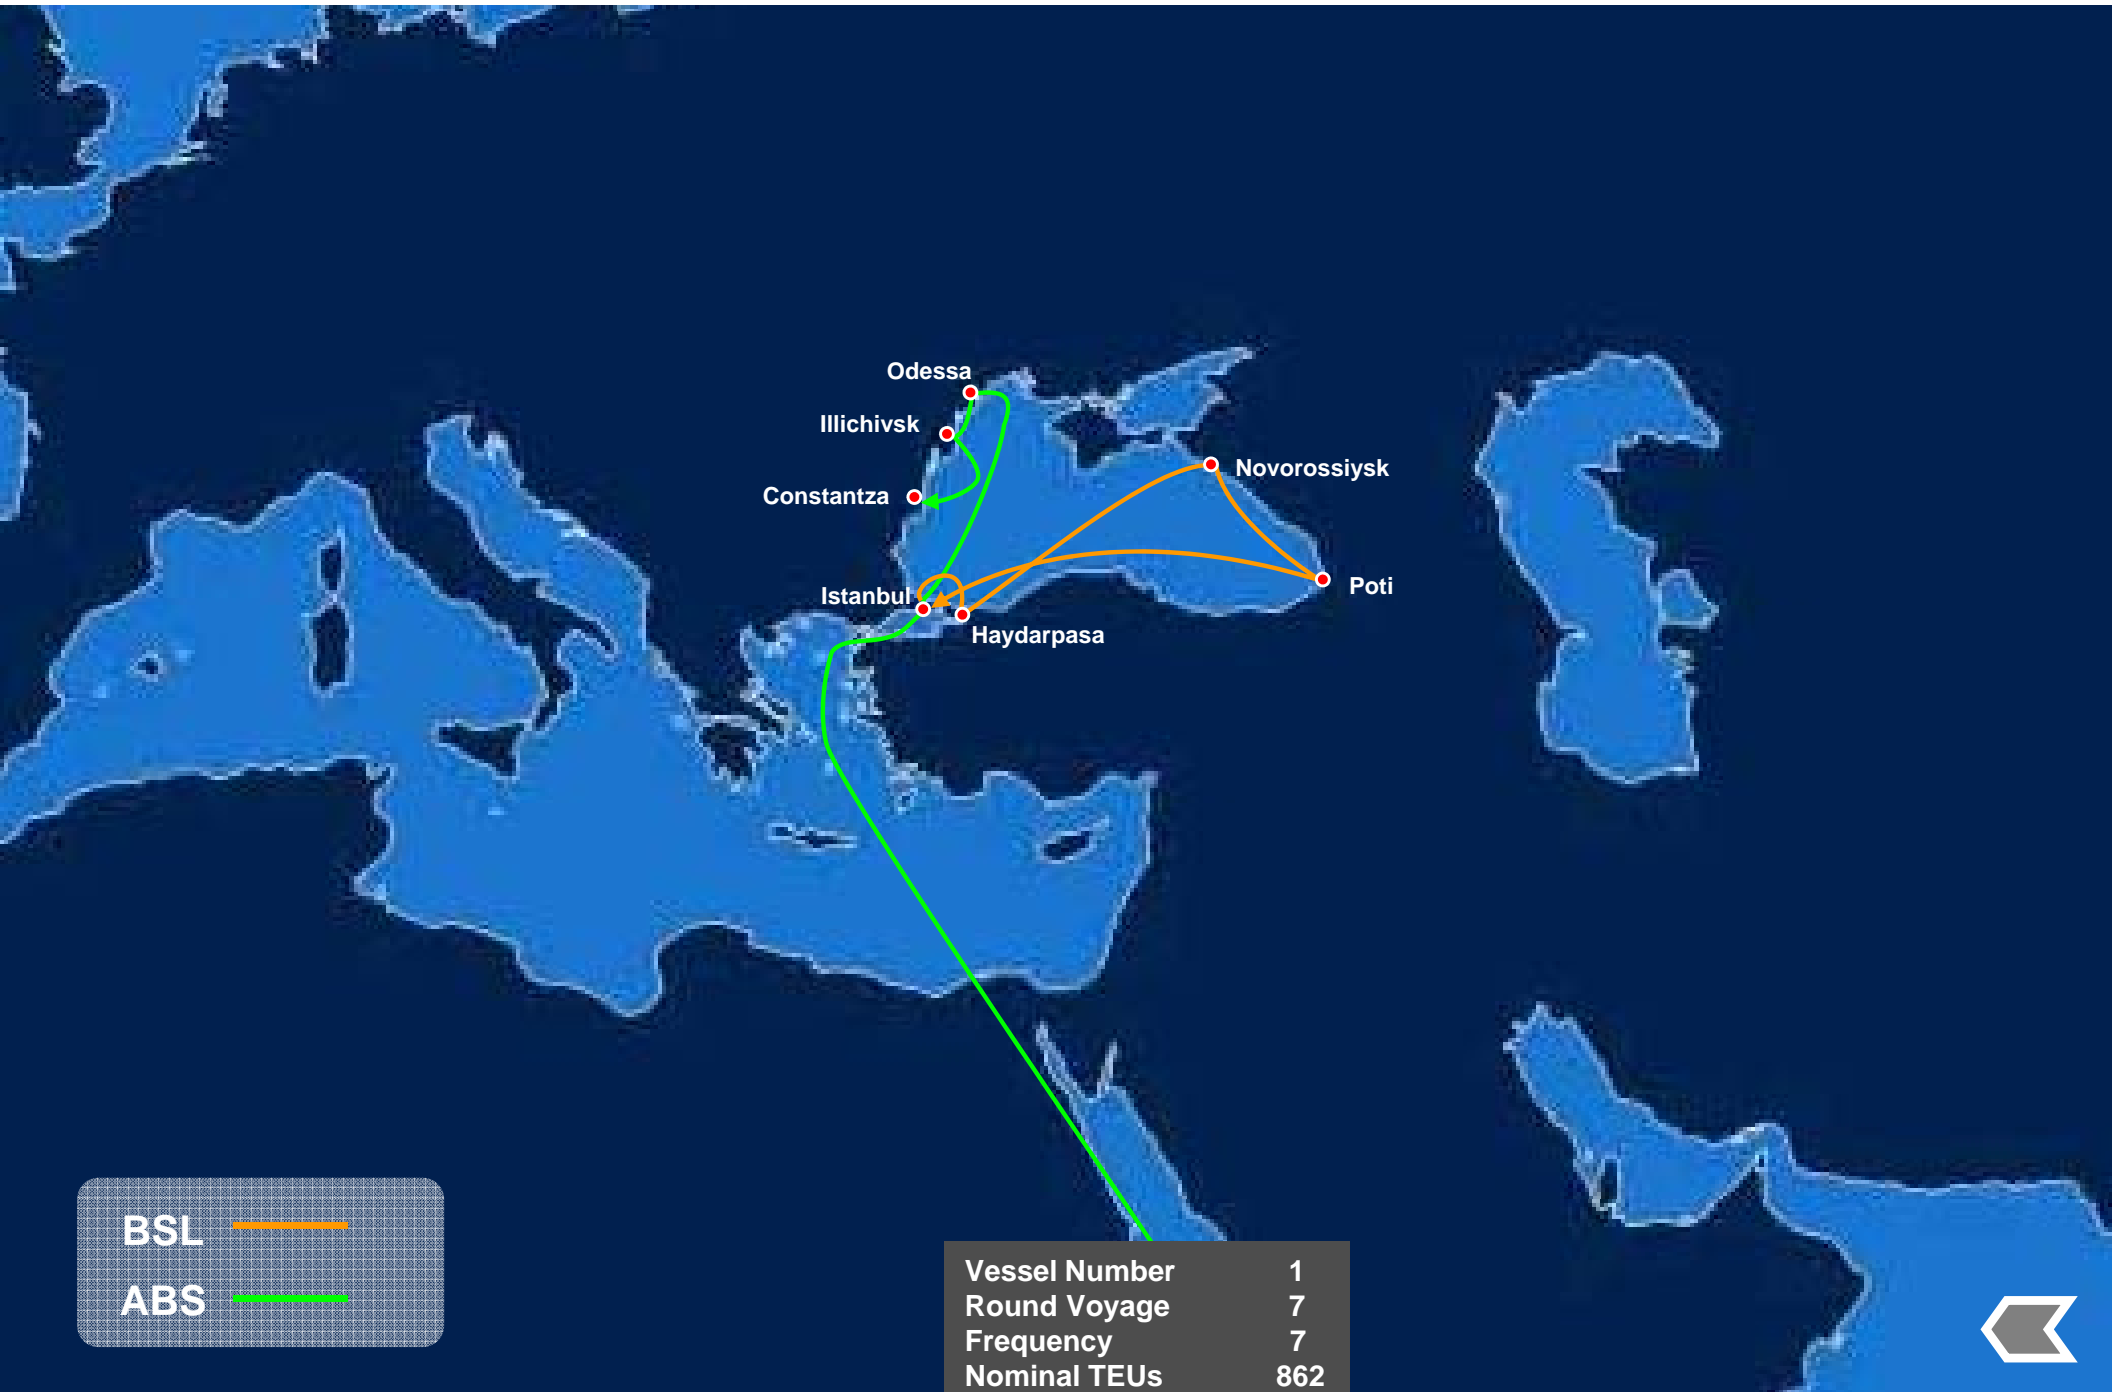

BLACK SEA LINK

Black Sea Feeder

BLACK SEA LINK

Transit Time & Port Rotation

BSL - Via Istanbul

Istanbul

Haydarpasa

Novorossiysk

Poti

Haydarpasa	Novorossiysk	Poti	Istanbul
1	2	4	6
	2	4	6
		1	3
			2

BLACK SEA LINK

Terminals

WB		EB	
Port	Terminal	Port	Terminal
Istanbul	Mardas Port (European Side)	Istanbul	Mardas Port (European Side)
Haydarpara	TCDD Haydarpara (Asian Side)		
Novorossiysk	JSC NUTEP		
Poti	Poti Sea Port Copr		