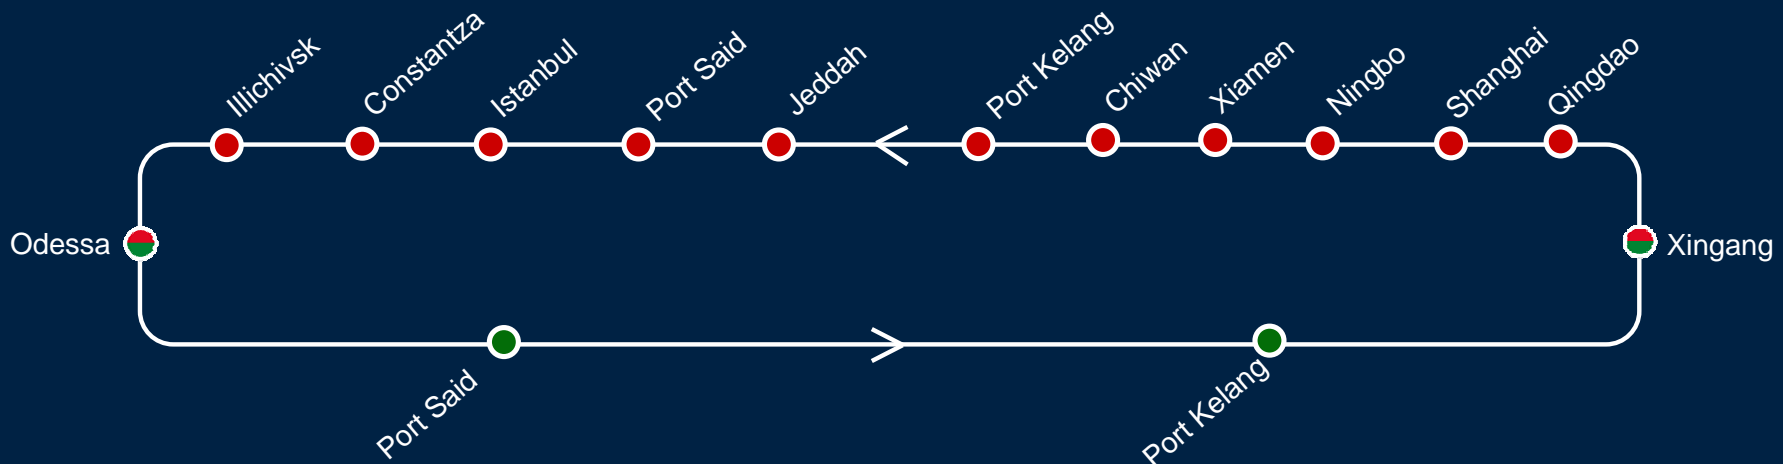


 WB	Vessel Number	9
	Round Voyage	63
 EB	Frequency	7
	Nominal TEUs	5.000

ABS

Transit Time & Port Rotation

WEST BOUND	Qingdao	Shanghai	Ningbo	Xiamen	Chiwan	Port Kelang	Jeddah	Port Said	Istanbul	Constantza	Illichivsk	Odessa
Xingang	2	3	5	6	8	12	23	26	29	32	34	36
Qingdao		1	3	4	6	10	21	24	27	30	32	34
Shanghai			1	2	4	8	19	22	25	28	30	32
Ningbo				1	3	7	18	21	24	27	29	31
Xiamen					1	5	16	19	22	25	27	29
Chiwan						4	15	18	21	24	26	28
Port Kelang							10	13	16	19	21	23
Jeddah								3	6	9	11	13
Port Said									2	5	7	9
Istanbul										1	3	5
Constantza											1	3
Illichivsk												1

WB		EB	
Port	Terminal	Port	Terminal
Xingang	Tianjin Five Continents International Container Terminal	Odesa	Odessa Commercial Sea Port
Qingdao	Qingdao Qianwan Contr Tml	Port Said	Port Said Container & Handling
Shanghai	WCG (Shanghai Port Cont Tml)	Port Kelang	Westport Malaysia
Ningbo	Beilun Container Terminal	Xingang	Tianjin Five Continents International Container Terminal
Xiamen	Xiamen Xiangyu Quay Co		
Chiwan	CCT - Chiwan Container Terminal		
Port Kelang	West Port Malaysia		
Jeddah	Siyanco South Terminal		
Port Said	Port Said Container & Handling		
Istambul	Mardas Port		
Constantza	Constantza Port Sud		
Illichivsk	Illychevsk Container Terminal		
Odessa	Odessa Commercial Sea Port		

REMARKS:

YANGTZE RIVER POINTS INCLUDE Nanjing/CNNKG, Nantong/CNNTG, Zhangjiagang/CNZJG, Zhenjiang/CNZHE.

PEARL RIVER DELTA POINTS INCLUDE Beijiao/CNYQS, Foshan/CNFOS, Huangpu/CNHUA, Jiangmen/CNJMN, Lanshi/ CN016, Lianhuashan/CNLIH, Nansha/CNNSA, Rongqi/CNROO, Sanshan/CNSSH, Sanshui/CNSJQ, Dongguan.CNDGG, Xiaolan/CNXIL, Xingfeng/CNXAB, Xinhui/CNXIN, Zhaoqing/CNZQG, Zhanjiang/CNZHA, Zhongshan/CNZSN, Zhuhai/CNZUH.